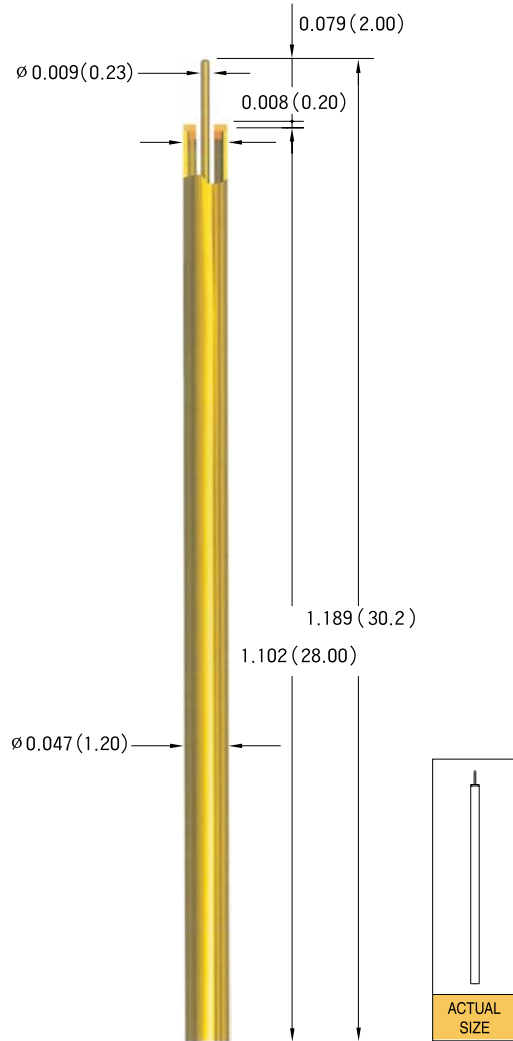

DB184AMAM / ST283RS

• **DB184AMAM**

Spring Force (Upper)		
Preload	Recommended Travel 0.094(2.4mm)	Full Travel 0.157(4.0mm)
0.741oz(21)	2.083oz(59)	3.036oz(86)
Spring Force (Bottom)		
Preload	Recommended Travel 0.079(2.0mm)	Full Travel 0.118(3.0mm)
0.706oz(20)	2.047oz(58)	2.789oz(79)

• **ST283RS**

Spring Force		
Preload	Recommended Travel 0.079(2.0mm)	Full Travel 0.079(2.0mm)
0.1840oz(5.2)	0.847oz(24)	0.847oz(24)