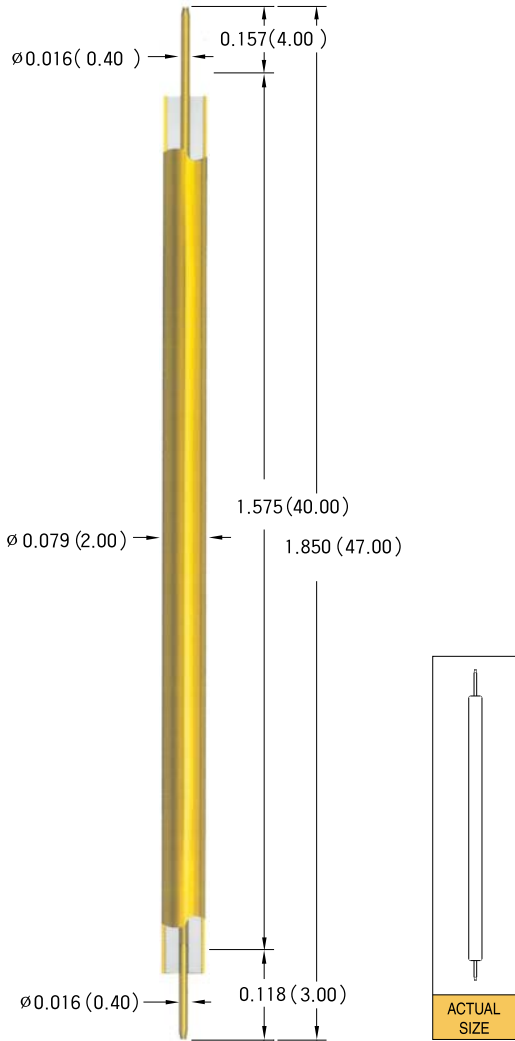

DB184AMAM / ST283RS

• **DB184AMAM**

Spring Force (Upper)		
Preload	Recommended Travel 0.094(2.4mm)	Full Travel 0.157(4.0mm)
0.741oz(21)	2.083oz(59)	3.036oz(86)
Spring Force (Bottom)		
Preload	Recommended Travel 0.079(2.0mm)	Full Travel 0.118(3.0mm)
0.706oz(20)	2.047oz(58)	2.789oz(79)

• **ST283RS**

Spring Force		
Preload	Recommended Travel 0.079(2.0mm)	Full Travel 0.079(2.0mm)
0.1840oz(5.2)	0.847oz(24)	0.847oz(24)